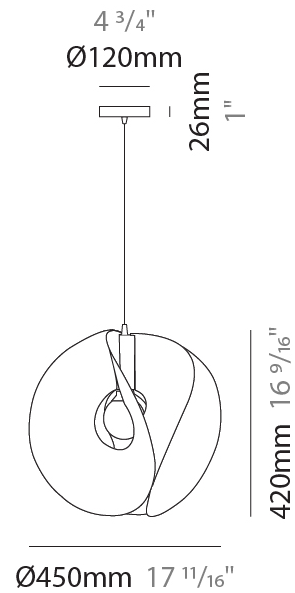

PROJECT
TYPE
SPECIFIER
QUANTITY
DATE

ATOM SUSPENSION

D61060-

base number   Finish
Options

1. To build a product code in our configurator select the specify button on the base model # product page
2. To build a manual product code on this datasheet choose from the options listed below in blue font and add the suffix to the base model #

GENERAL

Series: Atom
Partner: Linea Zero
Division: Design
Installation: Suspension
Product Type: Pendant
Mounting Location: Ceiling

PHYSICAL

Shape: Abstract
Diameter (mm): 450
Diameter (in): 17 ¹¹/₁₆
Height (mm): 420
Height (in): 16 ⁹/₁₆
Max. Overall Height (mm): 1900
Max. Overall Height (in): 74 ¹³/₁₆
Diffuser: Polilux™ Shade - See Finish Options
Fixture Finish: WHI / SIL / NGD / COP / PKM
Fixture Material: Polilux™/ Metal holder
Primary Material: Non-Static Polilux

ELECTRICAL

Number of Lamps: 1
Lamp Type: LED Retrofit
Lamp Shape: G40
Bulb Included: Bulb Not Included
Max. Wattage Per Lamp (W): 7
Lamp Base: E26
Input Voltage (V): 120
Upon Request: 277Vac / GU24

LED

OPTICAL

RATINGS AND CERTIFICATIONS

Certified By: Certified for North American Standards
IP rating: IP20