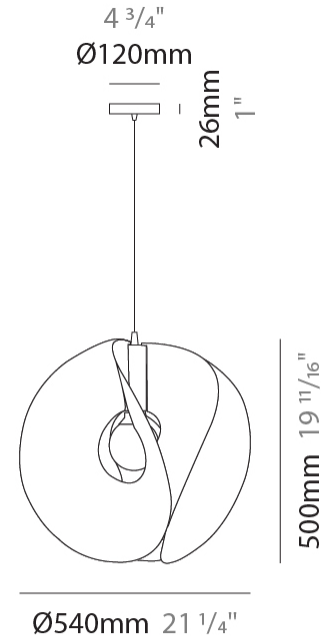

PROJECT	_____
TYPE	_____
SPECIFIER	_____
QUANTITY	_____
DATE	_____

ATOM SUSPENSION

D61061-

base number   Finish
Options

1. To build a product code in our configurator select the specify button on the base model # product page
2. To build a manual product code on this datasheet choose from the options listed below in blue font and add the suffix to the base model #

GENERAL

Series: Atom _____
Partner: Linea Zero _____
Division: Design _____
Installation: Suspension _____
Product Type: Pendant _____
Mounting Location: Ceiling _____

PHYSICAL

Shape: Abstract _____
Diameter (mm): 540 _____
Diameter (in): 21 1/4 _____
Height (mm): 500 _____
Height (in): 19 11/16 _____
Max. Overall Height (mm): 1900 _____
Max. Overall Height (in): 74 13/16 _____
Diffuser: Polilux™ Shade - See Finish Options _____
Fixture Finish: WHI / SIL / NGD / COP / PKM _____
Fixture Material: Polilux™/ Metal holder _____
Primary Material: Non-Static Polilux _____

ELECTRICAL

Number of Lamps: 1 _____
Lamp Type: LED Retrofit _____
Lamp Shape: G40 _____
Bulb Included: Bulb Not Included _____
Max. Wattage Per Lamp (W): 7 _____
Lamp Base: E26 _____
Input Voltage (V): 120 _____
Upon Request: 277Vac / GU24 _____

LED

OPTICAL

RATINGS AND CERTIFICATIONS

Certified By: Certified for North American Standards _____
IP rating: IP20 _____