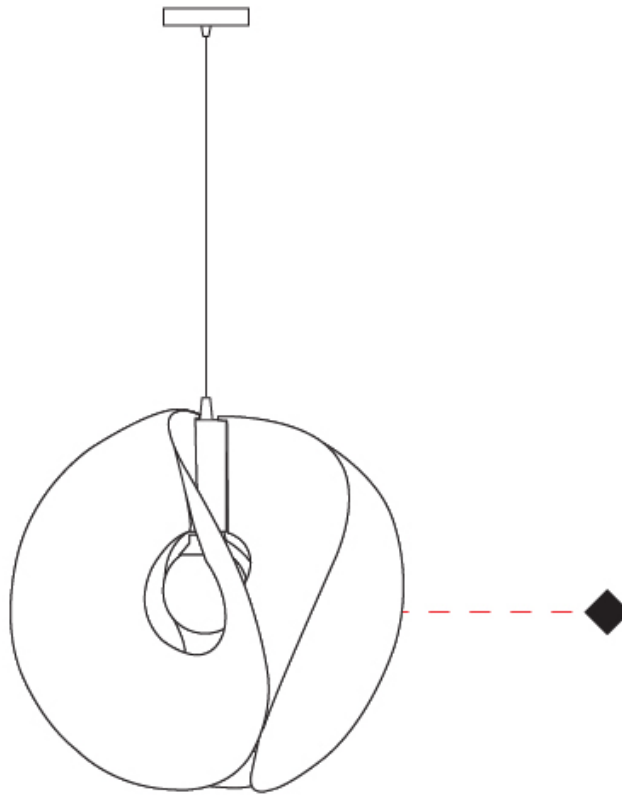

ATOM SUSPENSION

D61061-

PROJECT _____

TYPE _____

SPECIFIER _____

QUANTITY _____

DATE _____

D